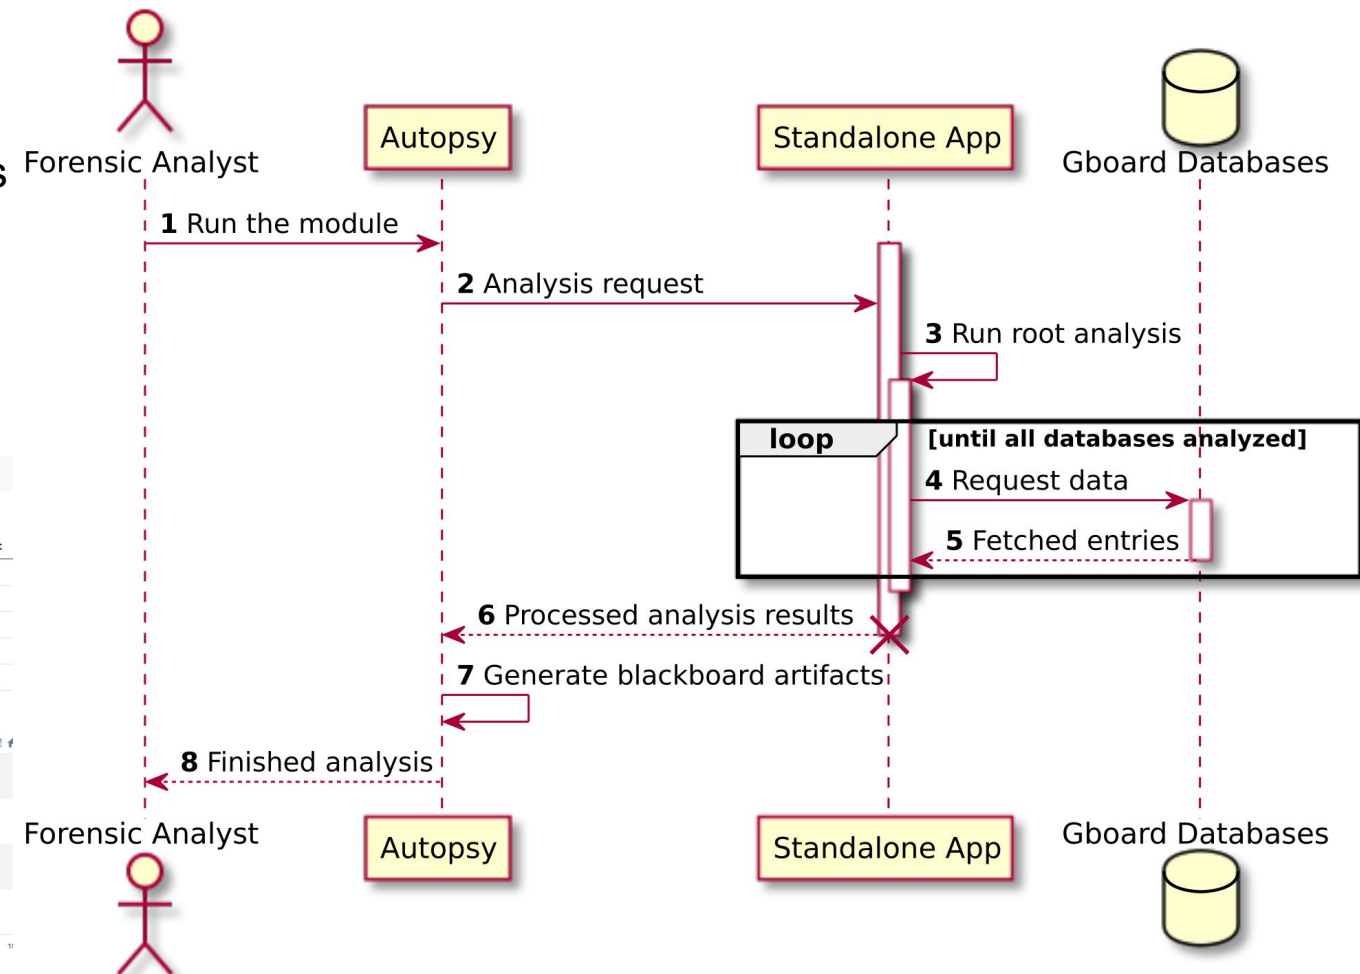

What is Google Keyboard ?

Google Keyboard (GBoard) is the most popular virtual keyboard application developed by Google targeting mobile devices. The main features are:

- Clipboard management
- Smart suggestions
- Multilingual support
- Personal Dictionary
- Expressions suggestions

GBoard Forensic Analyzer with Autopsy

GBoard4A

Main goals of this project:

- Analyze and explore GBoard components and functionalities on an Android system
- Identify the artifacts created by using GBoard on an Android system
- Development and integration of various technologies to facilitate investigation of forensic cases

Application structure:

Ingest Data Source Module:
Autopsy module that integrates the extracted content gathered from the standalone application.

General Report Module:
Autopsy module that easily generates a HTML5 compatible and portable report file